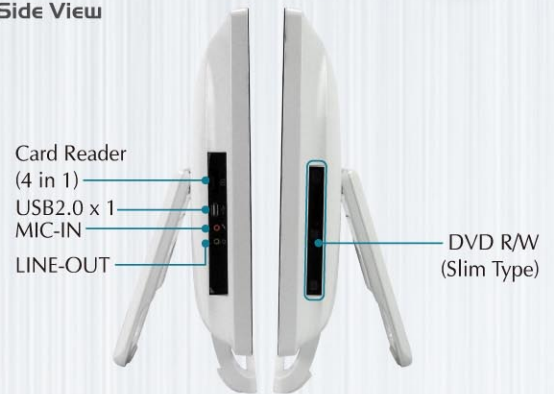

All in One PC

HB-2009

SLIM DESIGN FOR ASPIRING LIFESTYLES

Finally, a PC that blends perfectly into your home interior without cluttering your space. The sleek and minimalist aesthetic of the 09 series can fade into the background or turn it on and watch it become the centre of attention. The stylish design features a glossy white body with rounded corners. Say goodbye to bulky units and the clutter of tangled cords. The thin profile is up to 65% slimmer than conventional models.

Energy Saving

Thin Mini-ITX

PCT Touch 10 points

LED Panel

Working angle 0°~120°

VESA Mount

4 in 1 memory card reader

Built-in stereo speakers

L5 Barebone shipment

2.5"/3.5" HDD Compatible

Built-in DVD device

Thin Mini-ITX form factor

Model	HB-2009
Panel Size	19.5", 16 : 9, 1920 x 1080, FHD, LED backlight
Webcam	Build-in 1.0M/2.0M Pixels
Card Reader	Build-in 4 in 1 SD/MMC/MS/MS-Pro
Side IO	USB 2.0 x 1, Mic-in x 1, EarPhone x 1
VESA Hole	100 x 100 mm
Speaker	3W x 2
Power	65W/120W
Optional 1	
Main Board	Thin Mini-ITX of Bay Trail, NM70, H61, H81, H87, Q87
Optional 2	
CPU	Celeron, Pentium, Core i3/i5/i7
Memory	DDR3 SO-DIMM 2G/4G/8G
HDD	2.5" HDDx1/3.5" HDDx1/2.5" HDDx1+3.5" HDDx1
ODD	Slim Optical Disk Driver : DVD R/W 8X
Network	Wireless LAN Wireless LAN + Bluetooth Combo Mini PCI-E Module
Touch	10 points PCT Touch
Stand	STD : DPF Stand, Option : L stand
KB+MS	2.4G Wireless keyboard mouse combo

Side View

Back View

Various Design !

KM-C081+MO-W633

Wired Standard with 3D 3Key optical mouse and keyboard.