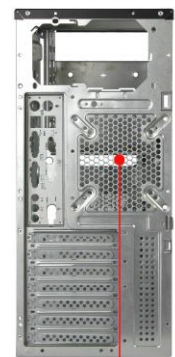

Back View

Rear Fan :
80x80 mm x 1 or
90x90 mm x 1 or
120x120 mm x 1
(Optional)