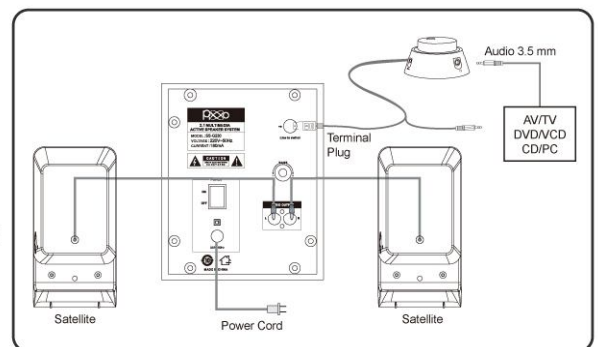

Multimedia Speaker

SS-G130

2.1 Channel Multimedia Speaker

Specifications

- High quality stereo satellites speaker
Elegant design and cutting-edge.
Highest quality piano glossy style material.
- Independent of the headphone jack and auxiliary manual volume control.
Bright LED indicators.
Excellent volume control can reduce and increase volume.
- Powerful subwoofer can give you the maximum boost to all your media.
Up to 1000 watts PMPO Amplifier.
Wooden housing and better acoustics.

Features

- Output Power: 2W × 2+10W(THD=10%) RMS
- Signal-to-Noise: ≥75dB
- Input Sensitivity: 500mv
- Frequency Response: 60Hz~18KHz
- Driver Unit: 4 Inch 4 Ω
- Full Range Unit: 3 Inch 4 Ω
- Power Voltage: 110V(±10%) OR 220V(±10%) 60Hz/50Hz
- Subwoofer Size: 148 × 220 × 215mm(W × H × D)
- Satellite Speaker Size: 90 × 173 × 83mm(W × H × D)
- Wired remote control: Volume/Headphone