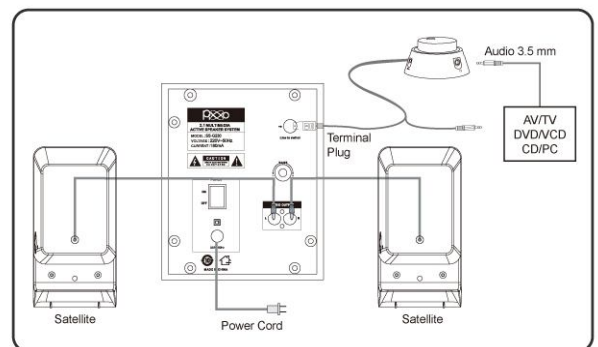

### Features

- Output Power: 2W × 2+10W(THD=10%) RMS
- Signal-to-Noise: ≥75dB
- Input Sensitivity: 500mv
- Frequency Response: 60Hz~18KHz
- Driver Unit: 4 Inch 4 Ω
- Full Range Unit: 3 Inch 4 Ω
- Power Voltage: 110V(±10%) OR 220V(±10%) 60Hz/50Hz
- Subwoofer Size: 148 × 220 × 215mm(W × H × D)
- Satellite Speaker Size: 270 × 190 × 160mm(W × H × D)
- Wired remote control: Volume/Headphone