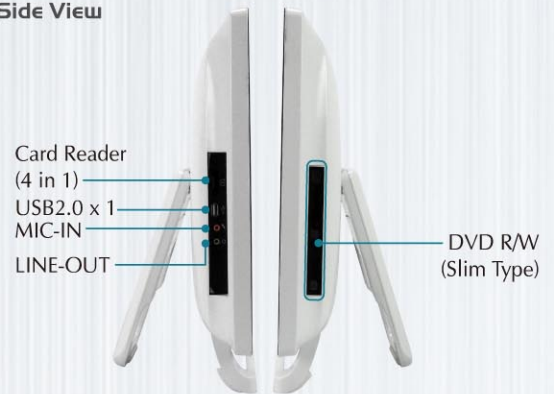

All in One PC

HB-2409

SLIM DESIGN FOR ASPIRING LIFESTYLES

Finally, a PC that blends perfectly into your home interior without cluttering your space. The sleek and minimalist aesthetic of the 09 series can fade into the background or turn it on and watch it become the centre of attention. The stylish design features a glossy white body with rounded corners. Say goodbye to bulky units and the clutter of tangled cords. The thin profile is up to 65% slimmer than conventional models.

Graphics Module

Thin Mini-ITX

PCT Touch 10 points

LED Panel

Working angle 0°~120°

VESA Mount

4 in 1 memory card reader

Built-in stereo speakers

L5 Barebone shipment

2.5"/3.5" HDD Compatible

Built-in DVD device

Thin Mini-ITX form factor

Model	HB-2409
Panel Size	23.6", 16 : 9, 1920 x 1080, FHD, LED backlight
Webcam	Build-in 1.0M Pixels
Card Reader	Build-in 4 in 1 SD/MMC/MS.MS-Pro
Side IO	USB 2.0 x 1, Mic-in x 1, EarPhone x 1
VESA Hole	100 x 100 mm
Speaker	3W x 2
Power	120W/150W
Optional 1	
Main Board	Thin Mini-ITX, H81, H87, Q87
Optional 2	
CPU	Celeron, Pentium, Core i3/i5/i7
Discrete Graphic Card	Support MXM A type graphic card
Memory	DDR3 SO-DIMM 2G/4G/8G
HDD	2.5" HDDx1/3.5" HDDx1/2.5" HDDx1+3.5" HDDx1
ODD	Slim Optical Disk Driver : DVD R/W 8X
Network	Wireless LAN Wireless LAN + Bluetooth Combo Mini PCI-E Module
Touch	10 points PCT Touch
Stand	STD : DPF Stand, Option : L stand
KB+MS	2.4G Wireless keyboard mouse combo

Side View

Back View

Various Design !

KM-C081+MO-W633

Wired Standard with 3D 3Key optical mouse and keyboard.