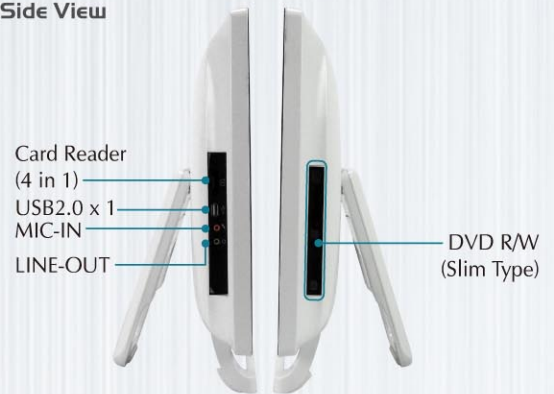

Energy Saving

Thin Mini-ITX

PCT Touch 10 points

LED Panel

Working angle 0°~120°

VESA Mount

4 in 1 memory card reader

Built-in stereo speakers

L5 Barebone shipment

2.5"/3.5" HDD Compatible

Built-in DVD device

Thin Mini-ITX form factor

Model	HB-A209
Panel Size	21.5", 16 : 9, 1920 x 1080, FHD, LED backlight
Webcam	Build-in 1.0M Pixels
Card Reader	Build-in 4 in 1 SD/MMC/MS/MS-Pro
Side IO	USB 2.0 x 1, Mic-in x 1, EarPhone x 1
VESA Hole	100 x 100 mm
Speaker	3W x 2
Power	65W/120W
Optional 1	
Main Board	Thin Mini-ITX of Bay Trail, H81, H87, Q87
Optional 2	
CPU	Bay Trail, Celeron, Pentium, Core i3/i5/i7
Memory	DDR3 SO-DIMM 2G/4G/8G
HDD	2.5" HDD x 1 / 3.5" HDD x 1 / 2.5" HDD x 1 + 3.5" HDD x 1
ODD	Slim Optical Disk Driver : DVD R/W 8X
Network	Wireless LAN Wireless LAN + Bluetooth Combo Mini PCI-E Module
Touch	10 points PCT Touch
Stand	STD : DPF Stand, Option : L stand
KB+MS	2.4G Wireless keyboard mouse combo

Side View

Back View

Various Design !

KM-C081+MO-W633

Wired Standard with 3D 3Key optical mouse and keyboard.