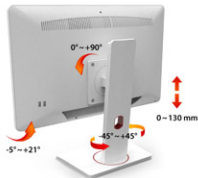

All in One PC

HB-A2C2

PCT Touch
10 points

Specification

Form Factor	Intel® Thin Mini ITX
Color	White/Black
Panel Brand	INNOLUX/BOE
LCD Size	21.5" TFT
LCD Resolution	FULL HD 1920 x 1080
Luminance	250 cd/m (Typ.)
Contrast Ratio	1000 : 1 (Typ.)
Aspect Ratio	16 : 9
Response Time	4 ms
View Angles	178 (H)/178 (V)
Display Colors	16.7M Color
Pixel Pitch	0.2745 mm (H) x 0.2745 mm (V)
Active area	476.024 mm (H) x 267.768 mm (V)
Wireless Lan	802.11 b/g/n/AC
Bluetooth	BT 4.X/5.X
Side I/O Ports	2 x USB 2.0
Storage	1 x 2.5" HDD/SSD + 1 x M.2 SSD
Speaker	2 x 3W
Camera	2 Mega Pixel
Touch	10 Points PCT Touch (optional)
Power	65W/120W
ODD	No
VESA Hole	100 x 100 mm
Stand	STD, Adjustable Stand (optional)
Dimension	515 (W) x 379 (H) x 45 (D) mm

Adjustable Stand Spec.

Tilt Angle	-5° ~ +21°
Rotating Angle	0° ~ +90°
Swivel	-45° ~ +45°
Height Adjustment	0 ~ 130 mm

USB 2.0 x 2

Adjustable Stand

21.5"

HD

Web

Screen I/O