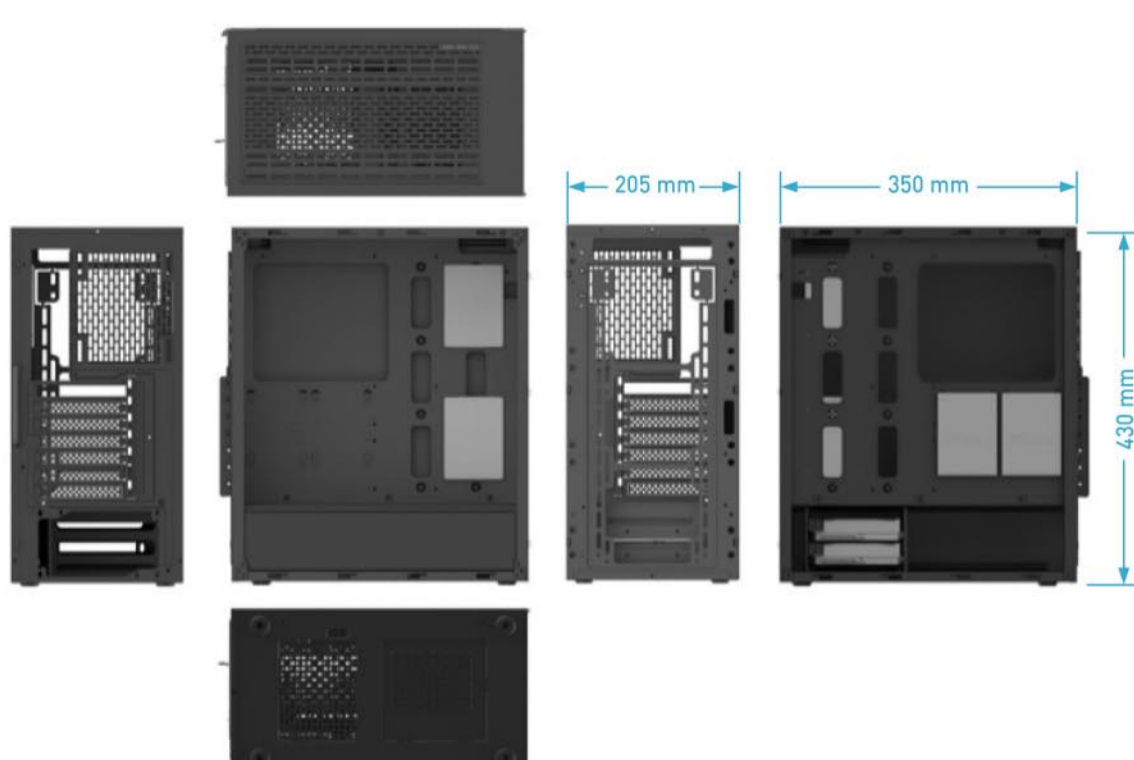

### FEATURES

- Tempered glass side panel not only offers great protection, but also provides wide angle for optimized visualization while the system is running
- Addressable RGB LED light strip on front with 7 colors in 15 modes provides great cooling and dynamic cyber gaming atmosphere
- Water cooling ready—support Front 240 mm or Top 240 mm or Rear 120mm water cooling radiator
- Advanced cable management design
- Advanced bottom-mounted power supply design
- Top mounted IO ports—USB 3.0 for up-to-date high speed data transfer
- 8 Fans capability
- Dust filter at top/bottom—easy clean
- Support up to 165 mm CPU cooler
- Support up to 345 mm VGA card

### STORAGE CAPABILITY

2.5" x 2

2.5" x 2

3.5" x 2

### LAYOUT & DIMENSION