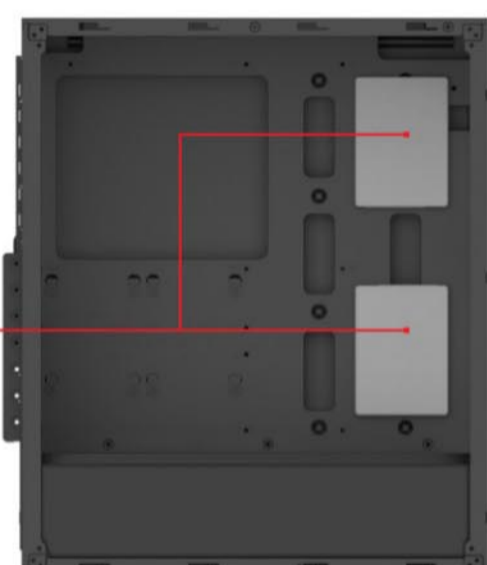

### FEATURES

- Tempered glass side panel not only offers great protection, but also provides wide angle for optimized visualization while the system is running
- Addressable RGB LED light strip on front with 7 colors in 15 modes provides great cooling and dynamic cyber gaming atmosphere
- Water cooling ready—support Front 240 mm or Top 240 mm or Rear 120mm water cooling radiator
- Advanced cable management design
- Advanced bottom-mounted power supply design
- Top mounted IO ports—USB 3.0 for up-to-date high speed data transfer
- 8 Fans capability
- Dust filter at top/bottom—easy clean
- Support up to 165 mm CPU cooler
- Support up to 345 mm VGA card

### RADIATOR CAPABILITY

Water cooling ready—support  
Front 240 mm or Top 240 mm  
or Rear 120 mm water cooling  
radiator

Front : 240 mm x 1  
Rear : 120 mm x 1

or

Top : 240 mm x 1

### STORAGE CAPABILITY

2.5" x 2

2.5" x 2

3.5" x 2

### LAYOUT & DIMENSION