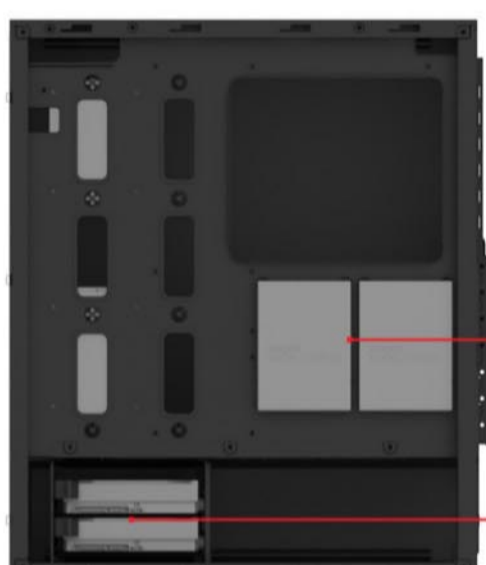

### FEATURES

- Tempered glass side panel not only offers great protection, but also provides wide angle for optimized visualization while the system is running
- Addressable RGB LED light strip on front with 7 colors in 15 modes provides great cooling and dynamic cyber gaming atmosphere
- Water cooling ready—support Front 240 mm or Top 240 mm or Rear 120mm water cooling radiator
- Advanced cable management design
- Advanced bottom-mounted power supply design
- Top mounted IO ports—USB 3.0 for up-to-date high speed data transfer
- 8 Fans capability
- Dust filter at top/bottom—easy clean
- Support up to 165 mm CPU cooler
- Support up to 345 mm VGA card

### RADIATOR CAPABILITY

Water cooling ready—support  
Front 240 mm or Top 240 mm  
or Rear 120 mm water cooling  
radiator

Front : 240 mm x 1  
Rear : 120 mm x 1

or

Top : 240 mm x 1

### STORAGE CAPABILITY

2.5" x 2

2.5" x 2

3.5" x 2

### LAYOUT & DIMENSION