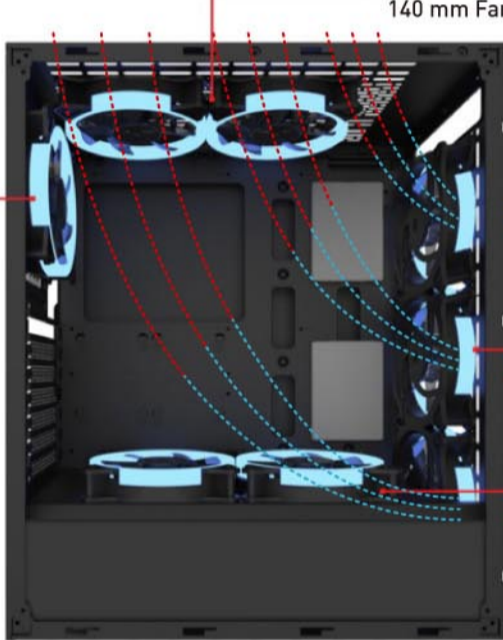

### FEATURES

- Tempered glass side panel not only offers great protection, but also provides wide angle for optimized visualization while the system is running
- Addressable RGB LED light strip on front with 7 colors in 15 modes provides great cooling and dynamic cyber gaming atmosphere
- Water cooling ready—support Front 240 mm or Top 240 mm or Rear 120mm water cooling radiator
- Advanced cable management design
- Advanced bottom-mounted power supply design
- Top mounted IO ports—USB 3.0 for up-to-date high speed data transfer
- 8 Fans capability
- Dust filter at top/bottom—easy clean
- Support up to 165 mm CPU cooler
- Support up to 345 mm VGA card

### FAN CAPABILITY

Provide great cooling and  
airflow for your gaming  
system

120 mm Fan x 1

120 mm Fan x 2  
140 mm Fan x 2

120 mm Fan x 3  
140 mm Fan x 2

120 mm Fan x 2

### RADIATOR CAPABILITY

Water cooling ready—support  
Front 240 mm or Top 240 mm  
or Rear 120 mm water cooling  
radiator

Front : 240 mm x 1  
Rear : 120 mm x 1

or

Top : 240 mm x 1