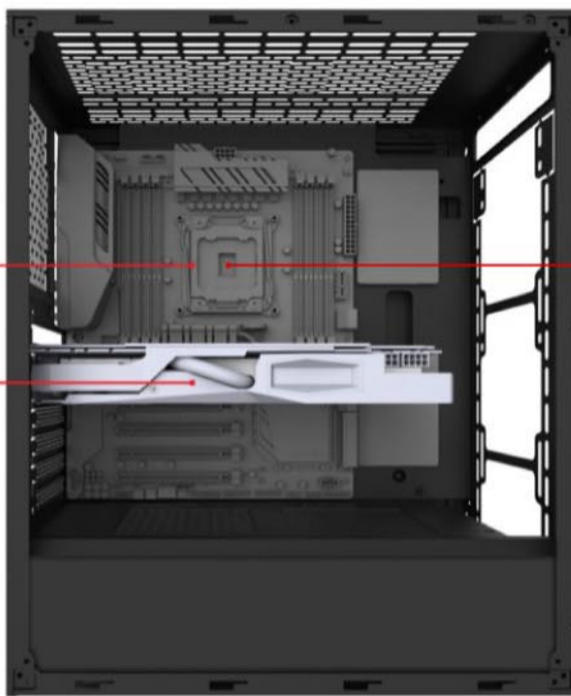

### FEATURES

- Tempered glass side panel not only offers great protection, but also provides wide angle for optimized visualization while the system is running
- Addressable RGB LED light strip on front with 7 colors in 15 modes provides great cooling and dynamic cyber gaming atmosphere
- Water cooling ready—support Front 240 mm or Top 240 mm or Rear 120mm water cooling radiator
- Advanced cable management design
- Advanced bottom-mounted power supply design
- Top mounted IO ports—USB 3.0 for up-to-date high speed data transfer
- 8 Fans capability
- Dust filter at top/bottom—easy clean
- Support up to 165 mm CPU cooler
- Support up to 345 mm VGA card

### HARDWARE CAPABILITY

ATX / Micor ATX / mini-ITX MB

Support up to 345 mm  
VGA Card

Support up to 165 mm  
CPU Cooler