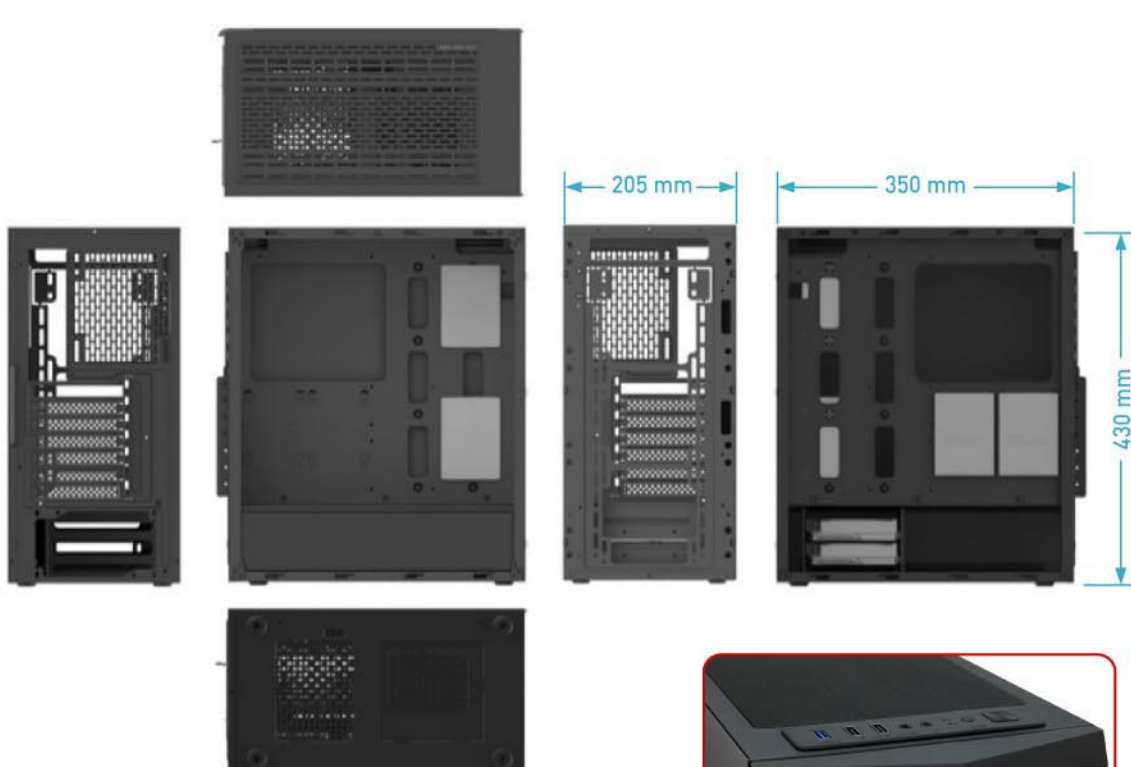

### FEATURES

- Tempered glass side panel not only offers great protection, but also provides wide angle for optimized visualization while the system is running
- Addressable RGB LED light strip on front with 7 colors in 15 modes provides great cooling and dynamic cyber gaming atmosphere
- Water cooling ready—support Front 240 mm or Top 240 mm or Rear 120mm water cooling radiator
- Advanced cable management design
- Advanced bottom-mounted power supply design
- Top mounted IO ports—USB 3.0 for up-to-date high speed data transfer
- 8 Fans capability
- Dust filter at top/bottom—easy clean
- Support up to 165 mm CPU cooler
- Support up to 345 mm VGA card

### STORAGE CAPABILITY

2.5" x 2

2.5" x 2

3.5" x 2

### LAYOUT & DIMENSION

Chassis Features	
Product Size	405(L) x 205(W) x 450(H) mm
Chassis Size	350(L) x 205(W) x 430(H) mm
Motherboard	ATX/Micro-ATX
Drive Space	Locations for 3.5 HDD 2 PCS Locations for 2.5 SSD 4 pcs
Expansion Slot	7 pcs
PSU Position	Bottom / ATX PS2 SPU
Compatibility (Max)	CPU radiator: 165 mm height (max) Video card: 345 mm length (max)
Panel I/O	USB2.0 x 2 + USB3.0 x 1 + HD audio
Cooling Fan	Front: 120 mm x 3 or 140 mm x 2 Rear: 120 mm x 1 Top: 120 mm x 2 or 140 mm x 2 Power cage : 120 mm x 2 Front: 240 / 360 water-cooling Rear: 120 water-cooling
Packing Size	470(L) x 260(W) x 500(H) mm
N.W.	5.8 Kg
G.W.	6.8 Kg
Quality for Container	40" HQ: 1080 pcs