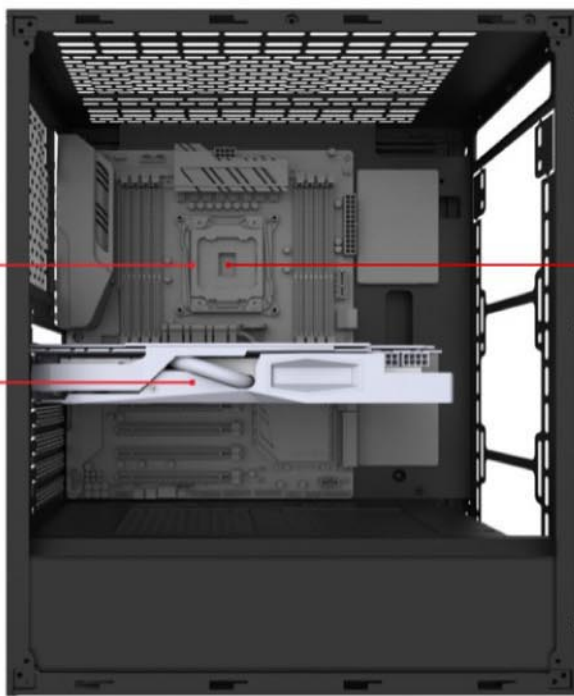

### FEATURES

- Tempered glass side panel not only offers great protection, but also provides wide angle for optimized visualization while the system is running
- Addressable RGB LED light strip on front with 7 colors in 15 modes provides great cooling and dynamic cyber gaming atmosphere
- Water cooling ready—support Front 240 mm or Top 240 mm or Rear 120mm water cooling radiator
- Advanced cable management design
- Advanced bottom-mounted power supply design
- Top mounted IO ports—USB 3.0 for up-to-date high speed data transfer
- 8 Fans capability
- Dust filter at top/bottom—easy clean
- Support up to 165 mm CPU cooler
- Support up to 345 mm VGA card

### HARDWARE CAPABILITY

ATX / Micor ATX / mini-ITX MB

Support up to 345 mm  
VGA Card

Support up to 165 mm  
CPU Cooler