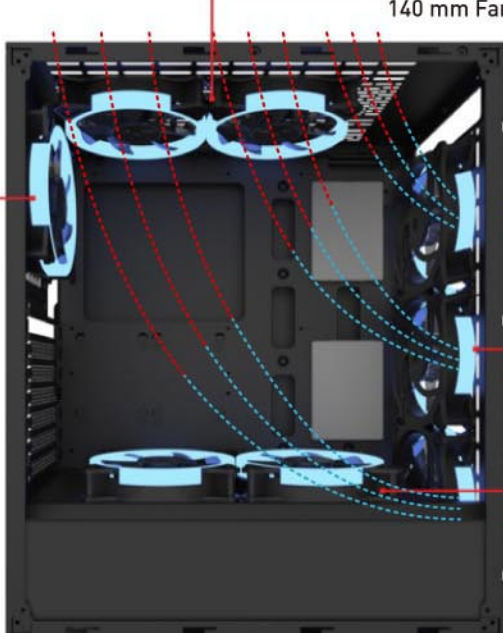

### FEATURES

- Tempered glass side panel not only offers great protection, but also provides wide angle for optimized visualization while the system is running
- Addressable RGB LED light strip on front with 7 colors in 15 modes provides great cooling and dynamic cyber gaming atmosphere
- Water cooling ready—support Front 240 mm or Top 240 mm or Rear 120mm water cooling radiator
- Advanced cable management design
- Advanced bottom-mounted power supply design
- Top mounted IO ports—USB 3.0 for up-to-date high speed data transfer
- 8 Fans capability
- Dust filter at top/bottom—easy clean
- Support up to 165 mm CPU cooler
- Support up to 345 mm VGA card

### FAN CAPABILITY

Provide great cooling and  
airflow for your gaming  
system

120 mm Fan x 1

120 mm Fan x 2  
140 mm Fan x 2

120 mm Fan x 3  
140 mm Fan x 2

120 mm Fan x 2

### RADIATOR CAPABILITY

Water cooling ready—support  
Front 240 mm or Top 240 mm  
or Rear 120 mm water cooling  
radiator

Front : 240 mm x 1  
Rear : 120 mm x 1

or

Top : 240 mm x 1