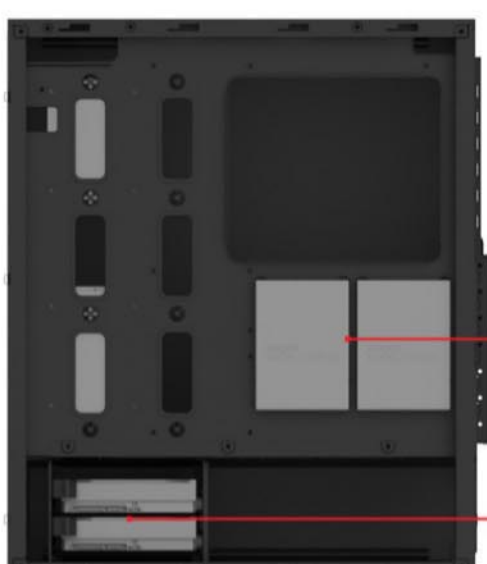

### FEATURES

- Tempered glass side panel not only offers great protection, but also provides wide angle for optimized visualization while the system is running
- Addressable RGB LED light strip on front with 7 colors in 15 modes provides great cooling and dynamic cyber gaming atmosphere
- Water cooling ready—support Front 240 mm or Top 240 mm or Rear 120mm water cooling radiator
- Advanced cable management design
- Advanced bottom-mounted power supply design
- Top mounted IO ports—USB 3.0 for up-to-date high speed data transfer
- 8 Fans capability
- Dust filter at top/bottom—easy clean
- Support up to 165 mm CPU cooler
- Support up to 345 mm VGA card

### FAN CAPABILITY

Provide great cooling and  
airflow for your gaming  
system

120 mm Fan x 1

120 mm Fan x 2  
140 mm Fan x 2

120 mm Fan x 3  
140 mm Fan x 2

120 mm Fan x 2

### RADIATOR CAPABILITY

Water cooling ready—support  
Front 240 mm or Top 240 mm  
or Rear 120 mm water cooling  
radiator

Front : 240 mm x 1  
Rear : 120 mm x 1

or

Top : 240 mm x 1

### STORAGE CAPABILITY

2.5" x 2

2.5" x 2

3.5" x 2