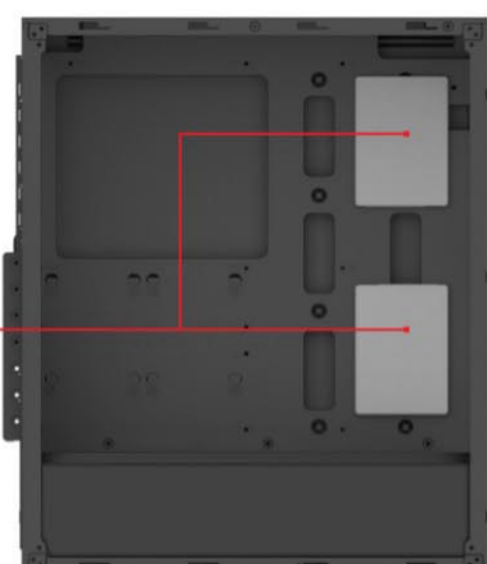

### FEATURES

- Tempered glass side panel not only offers great protection, but also provides wide angle for optimized visualization while the system is running
- Addressable RGB LED light strip on front with 7 colors in 15 modes provides great cooling and dynamic cyber gaming atmosphere
- Water cooling ready—support Front 240 mm or Top 240 mm or Rear 120mm water cooling radiator
- Advanced cable management design
- Advanced bottom-mounted power supply design
- Top mounted IO ports—USB 3.0 for up-to-date high speed data transfer
- 8 Fans capability
- Dust filter at top/bottom—easy clean
- Support up to 165 mm CPU cooler
- Support up to 345 mm VGA card

### FAN CAPABILITY

Provide great cooling and  
airflow for your gaming  
system

120 mm Fan x 1

120 mm Fan x 2  
140 mm Fan x 2

120 mm Fan x 3  
140 mm Fan x 2

120 mm Fan x 2

### RADIATOR CAPABILITY

Water cooling ready—support  
Front 240 mm or Top 240 mm  
or Rear 120 mm water cooling  
radiator

Front : 240 mm x 1  
Rear : 120 mm x 1

or

Top : 240 mm x 1

### STORAGE CAPABILITY

2.5" x 2

2.5" x 2

3.5" x 2