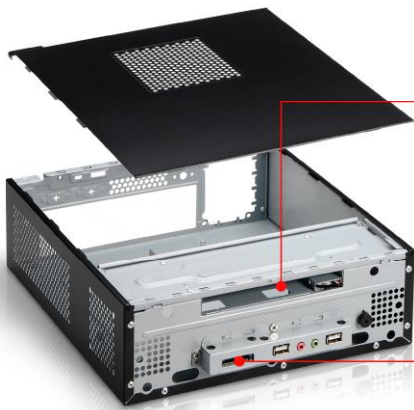

Front

Back

Ø 60 mm
(Standard)

Features of CI-xx89

Dimension (mm)	88(H)x268(W)x280(D) mm (6.6 liter)
Drive Bays	Slim ODD External x 1, 3.5" HDD Internal x 1 (Standard), or 2.5" HDD Internal x 1 (Optional)
Expansion Slots	1
Mainboard	Mini ITX
Fan (mm)	60x60 x1 (Standard)
Power Supply	PD Series
Card Reader	Single Port 4 in 1 Card Reader for MS/SD/MMC/XD (Optional)

Packing Information

	CUFT.	N.W.	G.W.	20FT	40FT	40HQ
CI-xx89	0.77'	2.30	2.75	1326	2760	3135

Front View

Back View

Slim ODD External x 1,
3.5" HDD Internal x 1 (Standard) or
2.5" HDD Internal x 1 (Optional)

Single Part 4 in 1 Card Reader
(MS/SD/MMC/XD)
(Optional)

Textured design
To provide better feel
and ease to handle

**Rear window EMI
(CE) shield**
To enhance EMI (CE)
effect

SGCC