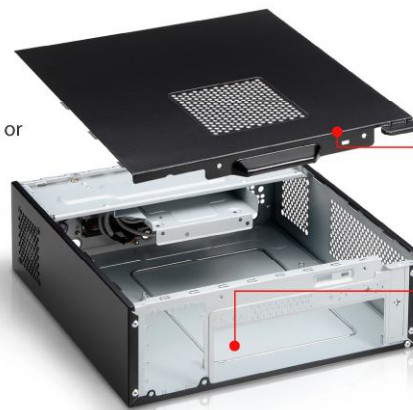

Front

Back

Ø 60 mm
(Standard)

Features of CI-xx89

Dimension (mm)	88(H)x268(W)x280(D) mm (6.6 liter)
Drive Bays	Slim ODD External x 1, 3.5" HDD Internal x 1 (Standard), or 2.5" HDD Internal x 1 (Optional)
Expansion Slots	1
Mainboard	Mini ITX
Fan (mm)	60x60 x1 (Standard)
Power Supply	PD Series
Card Reader	Single Port 4 in 1 Card Reader for MS/SD/MMC/XD (Optional)

Packing Information

	CUFT.	N.W.	G.W.	20FT	40FT	40HQ
CI-xx89	0.77'	2.30	2.75	1326	2760	3135

Front View

Back View

Slim ODD External x 1,
3.5" HDD Internal x 1 (Standard) or
2.5" HDD Internal x 1 (Optional)

Single Part 4 in 1 Card Reader
(MS/SD/MMC/XD)
(Optional)

Textured design
To provide better feel
and ease to handle

**Rear window EMI
(CE) shield**
To enhance EMI (CE)
effect

SGCC