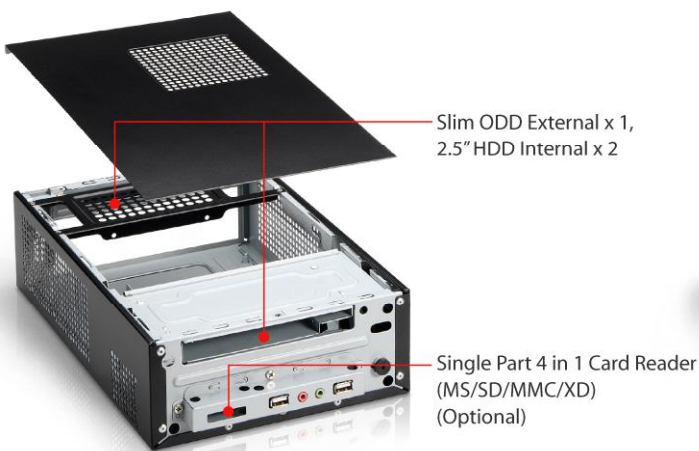

Chassis

CI-xx8C

Ø 60 mm
(Standard)

Features of CI-xx8C

Dimension (mm)	200(W)×80(H)×290(D) mm (4.64 liter)
Drive Bays	Slim ODD External x1, 2.5" HDD Internal x2
Expansion Slots	1
Mainboard	Mini ITX
Fan (mm)	60×60×1 (Standard)
Power Supply	PC Series
Card Reader	Single Port 4 in 1 Card Reader for MS/SD/MMC/XD (Optional)

Packing Information

	CUFT.	N.W.	G.W.	20FT	40FT	40HQ
CI-xx8C	0.62'	1.35	1.85	1650	3400	3840

Front View

Back View